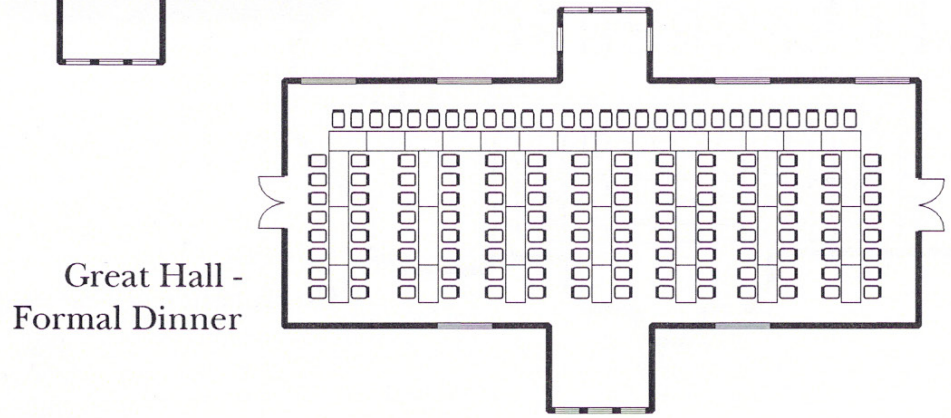

The Great Hall

Great Hall Capacities	Area Sq. Ft.	Theatre	Conf. Room	Board Room	Dinner	
					Formal	Buffet
	2,400	220	150	70	120	200