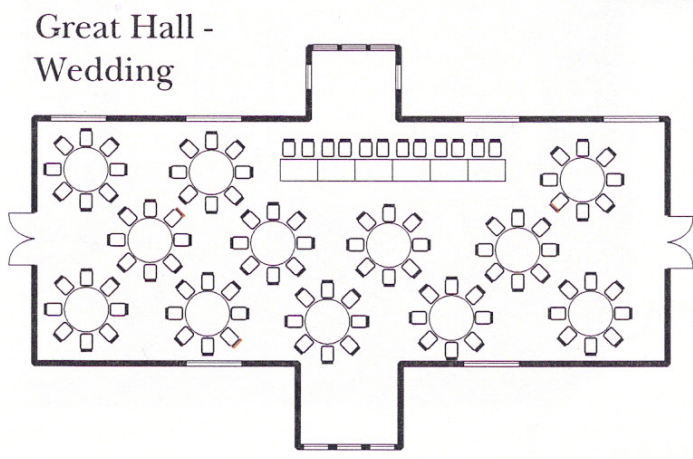

The Great Hall

Great Hall Capacities	Area Sq. Ft.	Theatre	Conf. Room	Board Room	Dinner	
					Formal	Buffet
	2,400	220	150	70	120	200