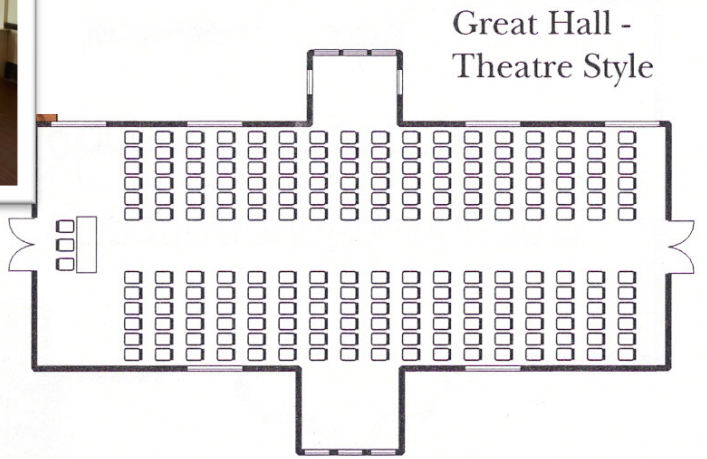

The Great Hall

Great Hall Capacities	Area Sq. Ft.	Theatre	Conf. Room	Board Room	Dinner	
					Formal	Buffet
	2,400	220	150	70	120	200